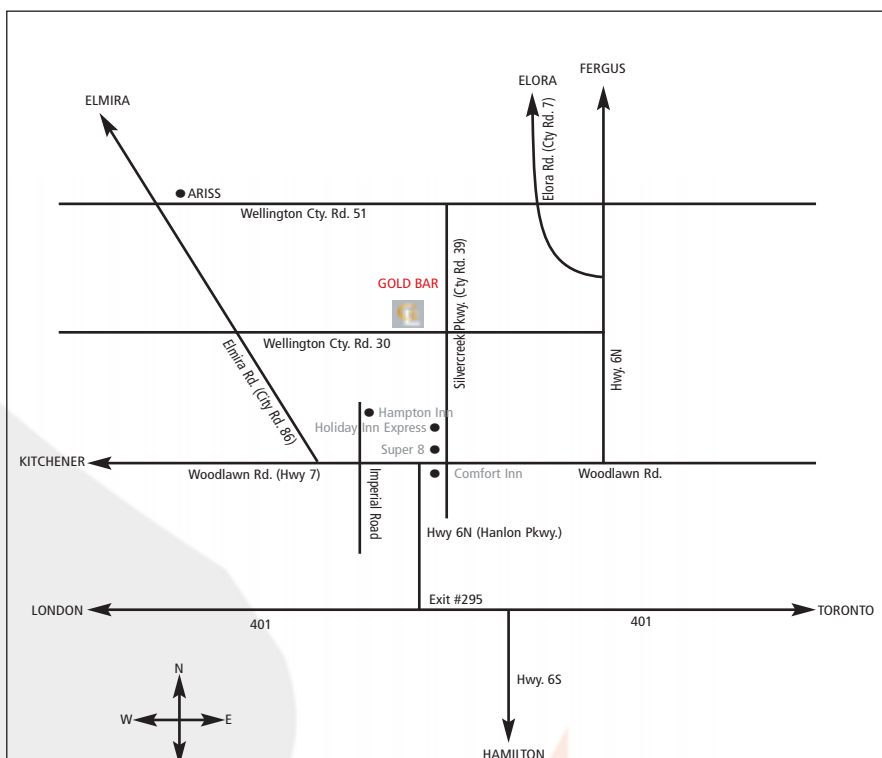

# Welcome

Welcome to the 5th Annual Uppin' the Ante Sale, once again held at Gold Bar Livestock Sale Facility near Guelph, Ontario. I would also like to welcome Brad & Sarah Buchanan, of Gold Bar Livestock, to the sale group; they will add quality to the sale.